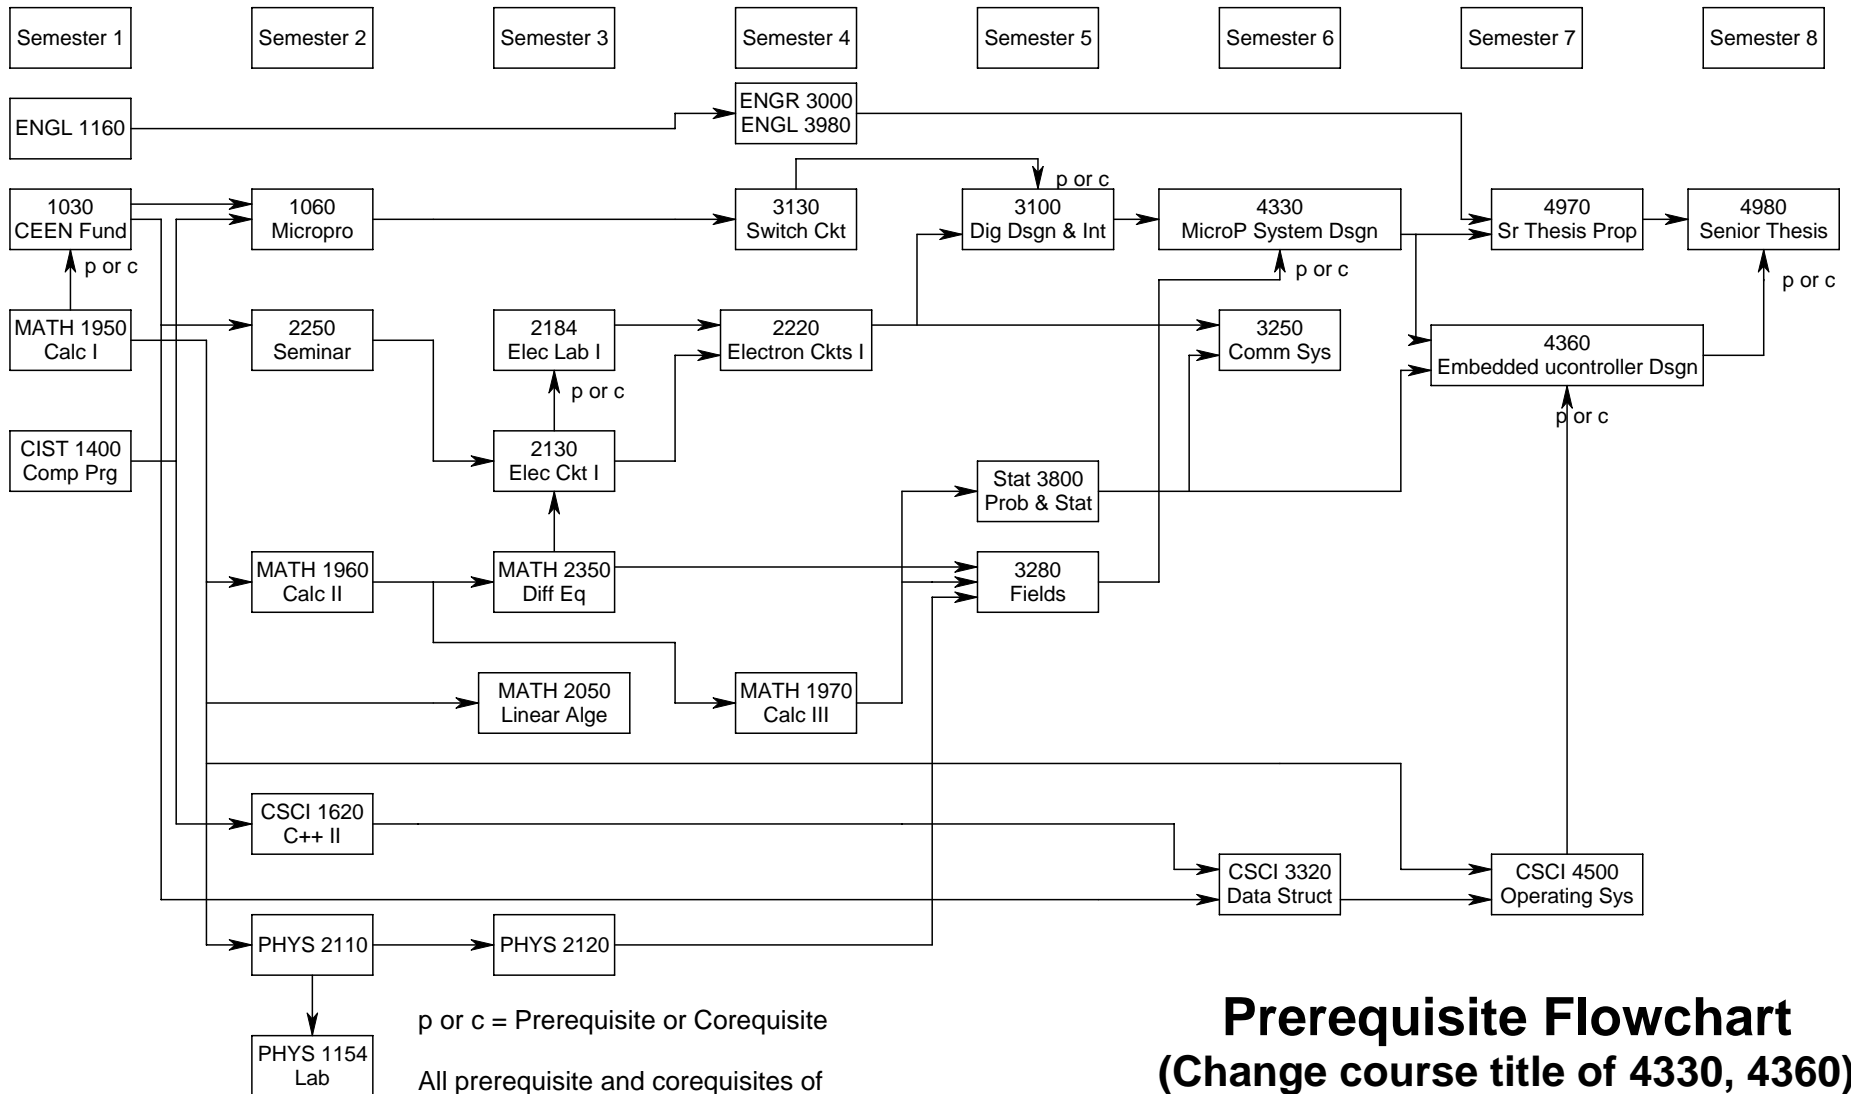

Effective for Students Entering Fall 2010

Computer Engineering

**Prerequisite Flowchart
(Change course title of 4330, 4360)**