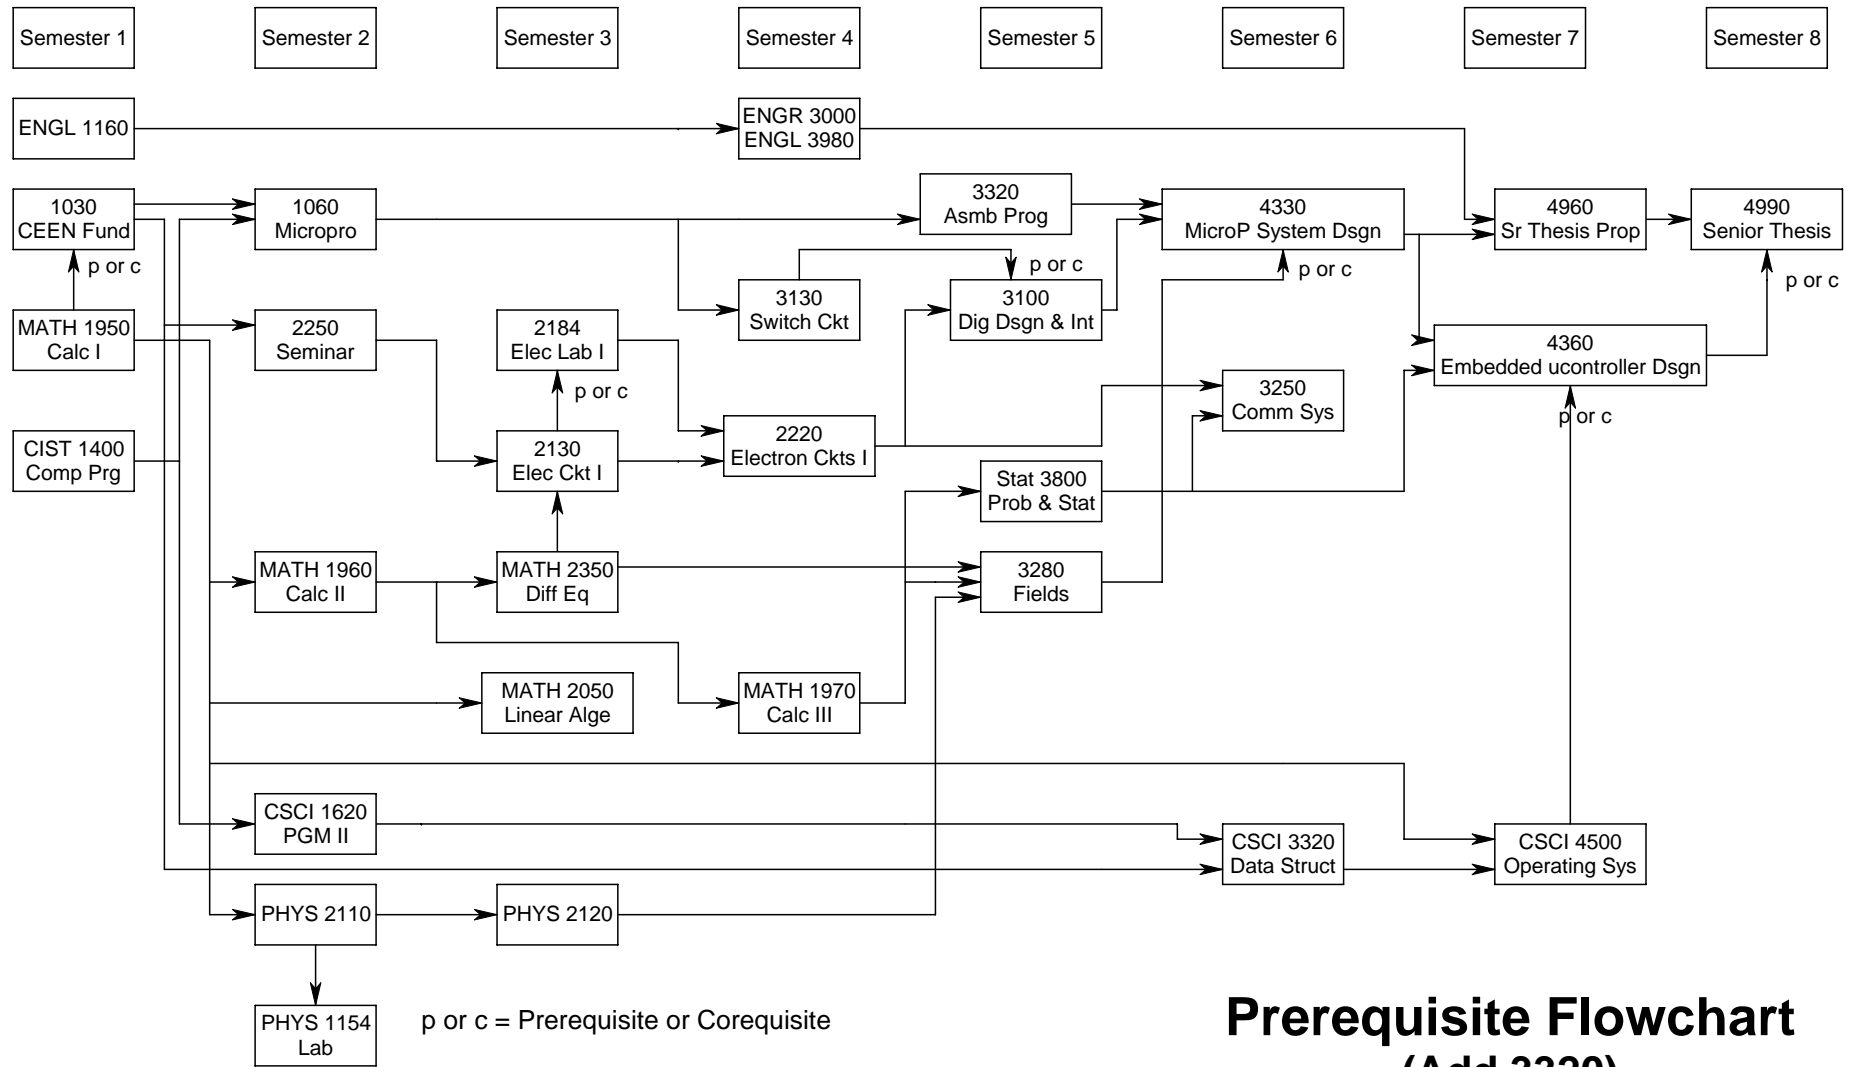

Effective for Students Entering Fall 2011

Computer Engineering

All prerequisite and corequisites of prerequisite courses must be successfully completed with a grade of C or better before a student will be allowed to progress to following courses.

**Prerequisite Flowchart
(Add 3320)**