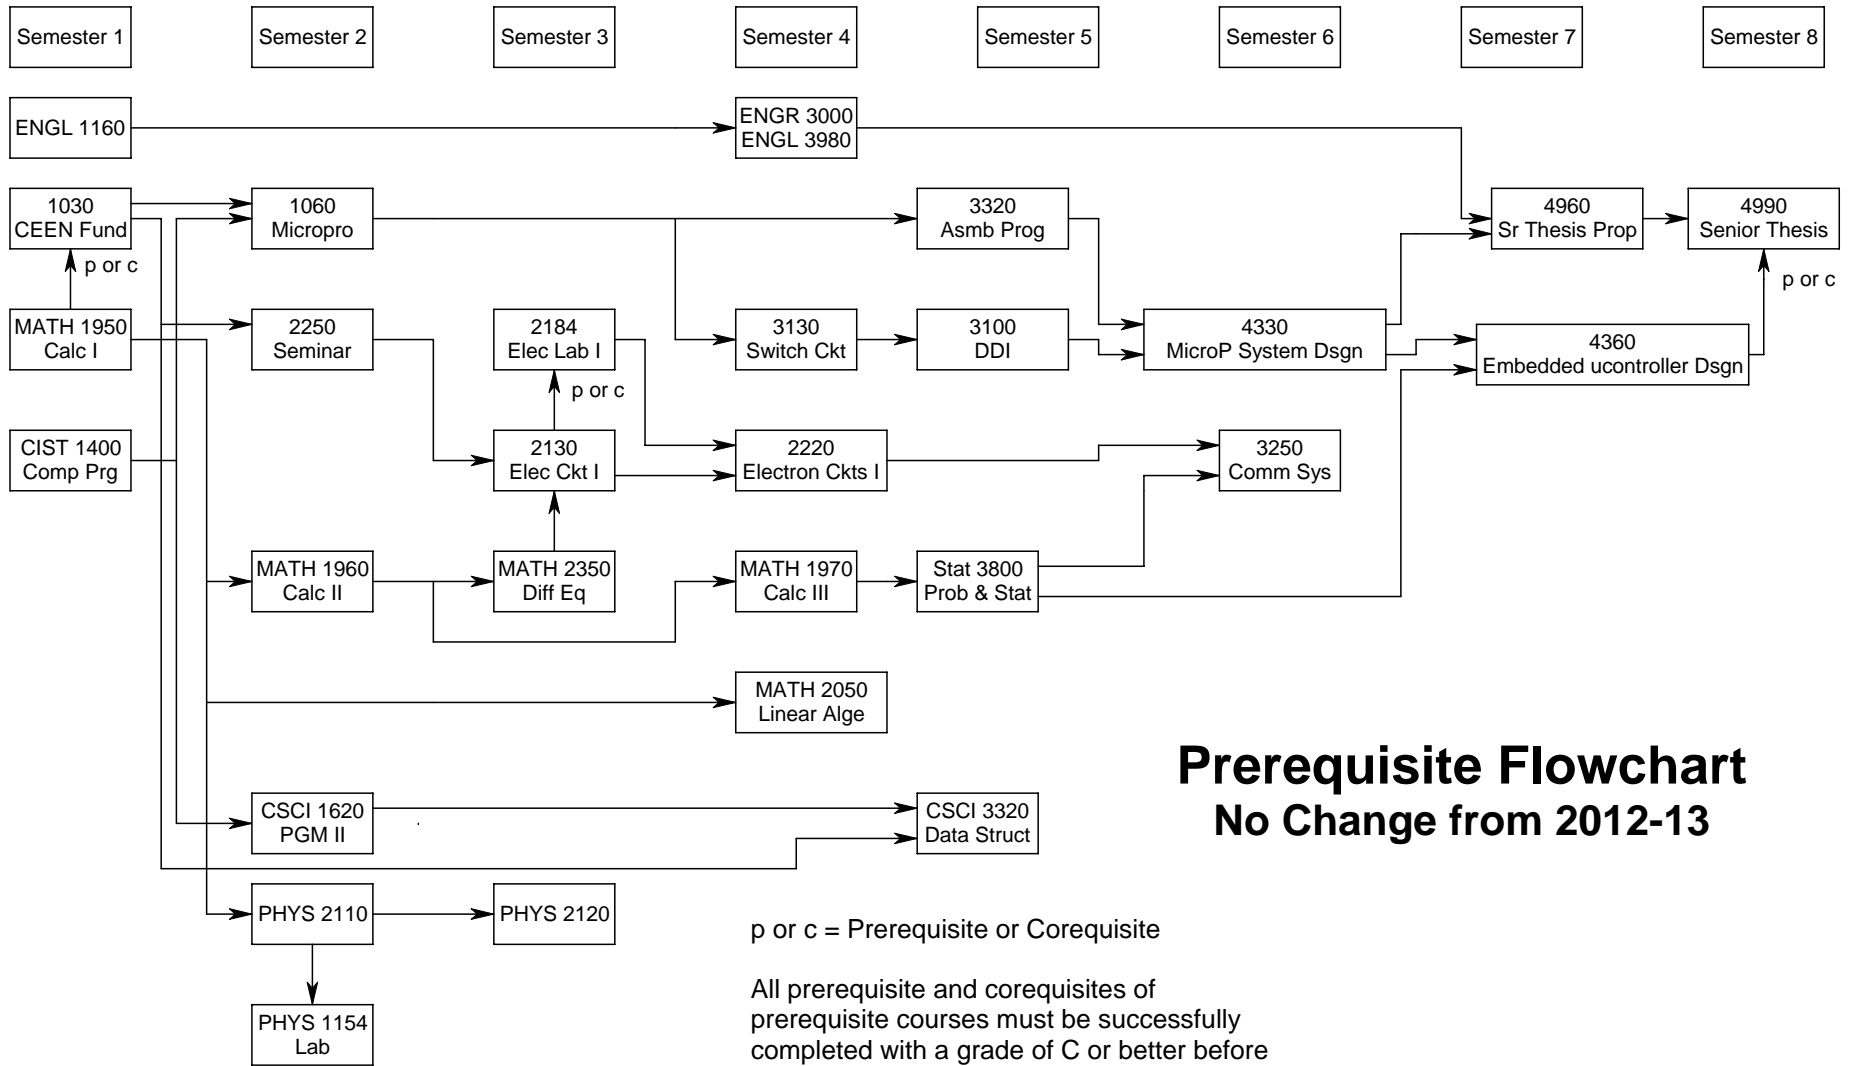

*Effective for Students
Entering Fall 2013*

Computer Engineering

**Prerequisite Flowchart
No Change from 2012-13**

p or c = Prerequisite or Corequisite

All prerequisite and corequisites of prerequisite courses must be successfully completed with a grade of C or better before a student will be allowed to progress to following courses.