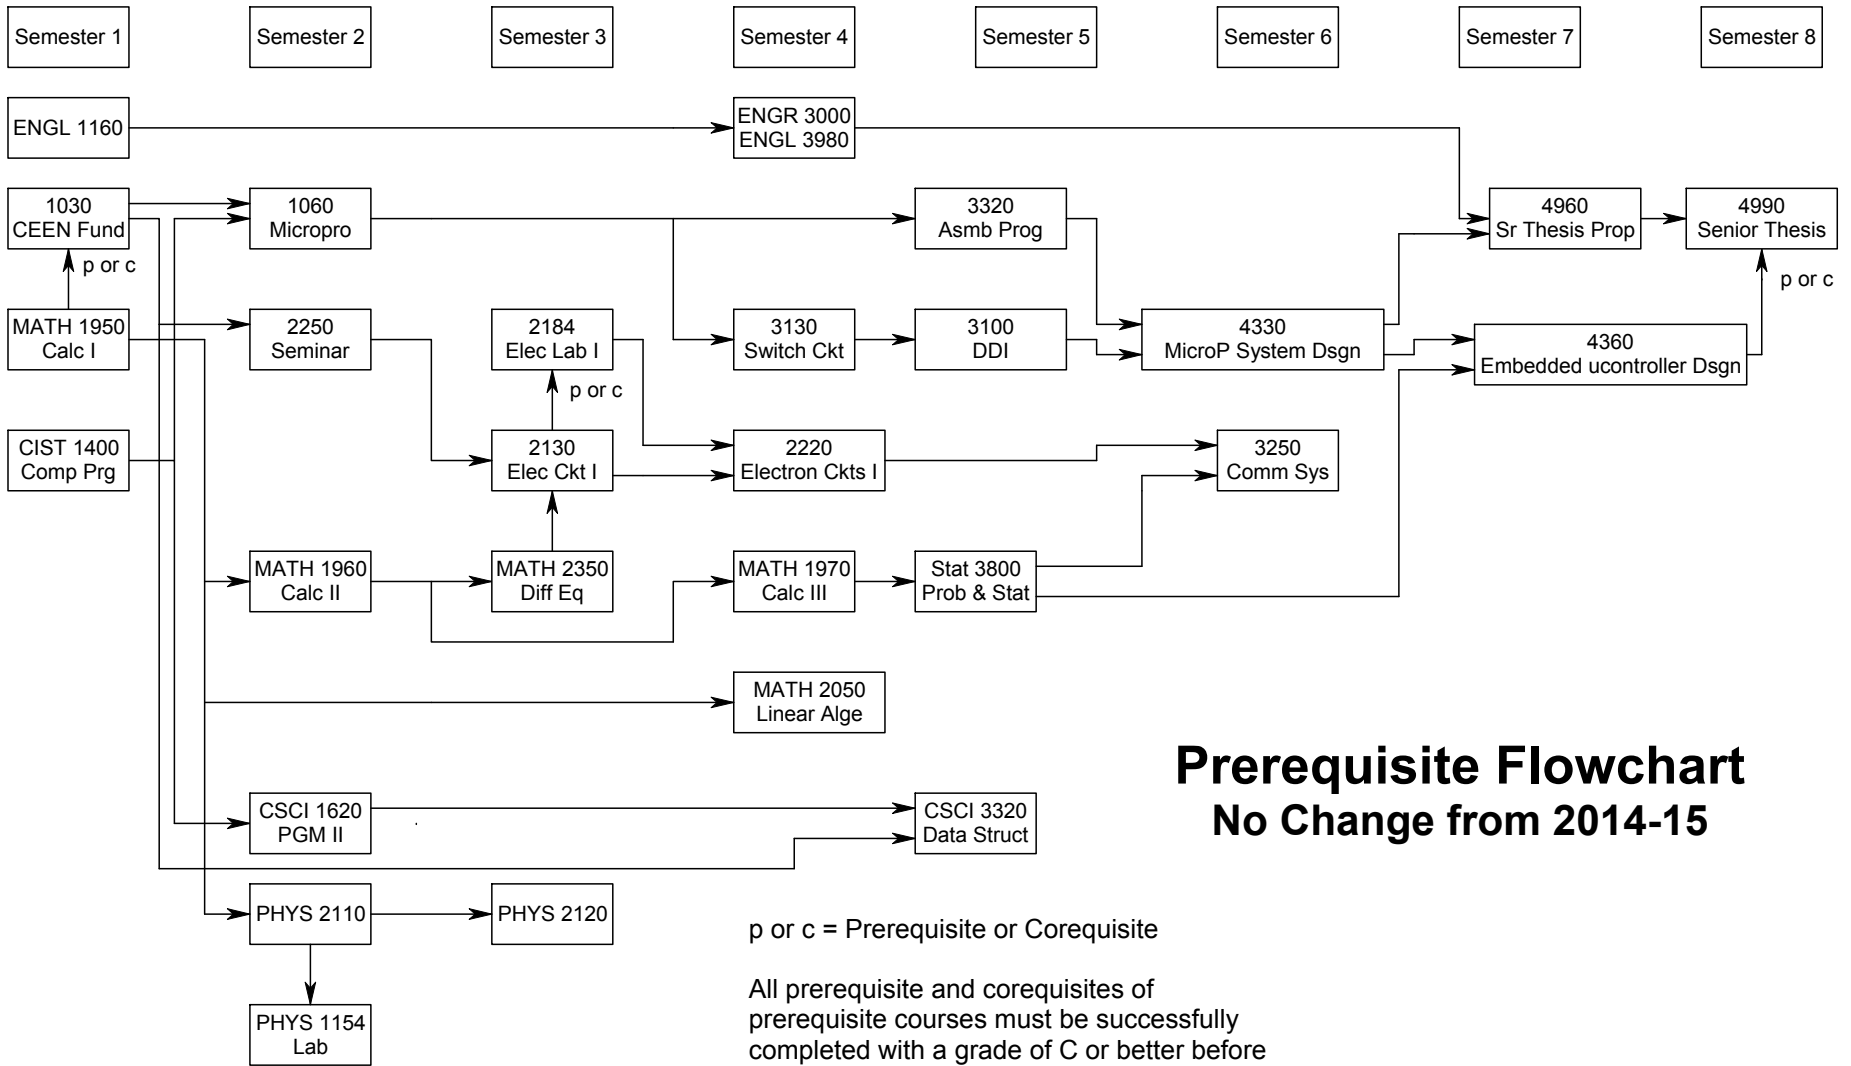

*Effective for Students
Entering Fall 2015*

Computer Engineering

**Prerequisite Flowchart
No Change from 2014-15**

p or c = Prerequisite or Corequisite

All prerequisite and corequisites of prerequisite courses must be successfully completed with a grade of C or better before a student will be allowed to progress to following courses.