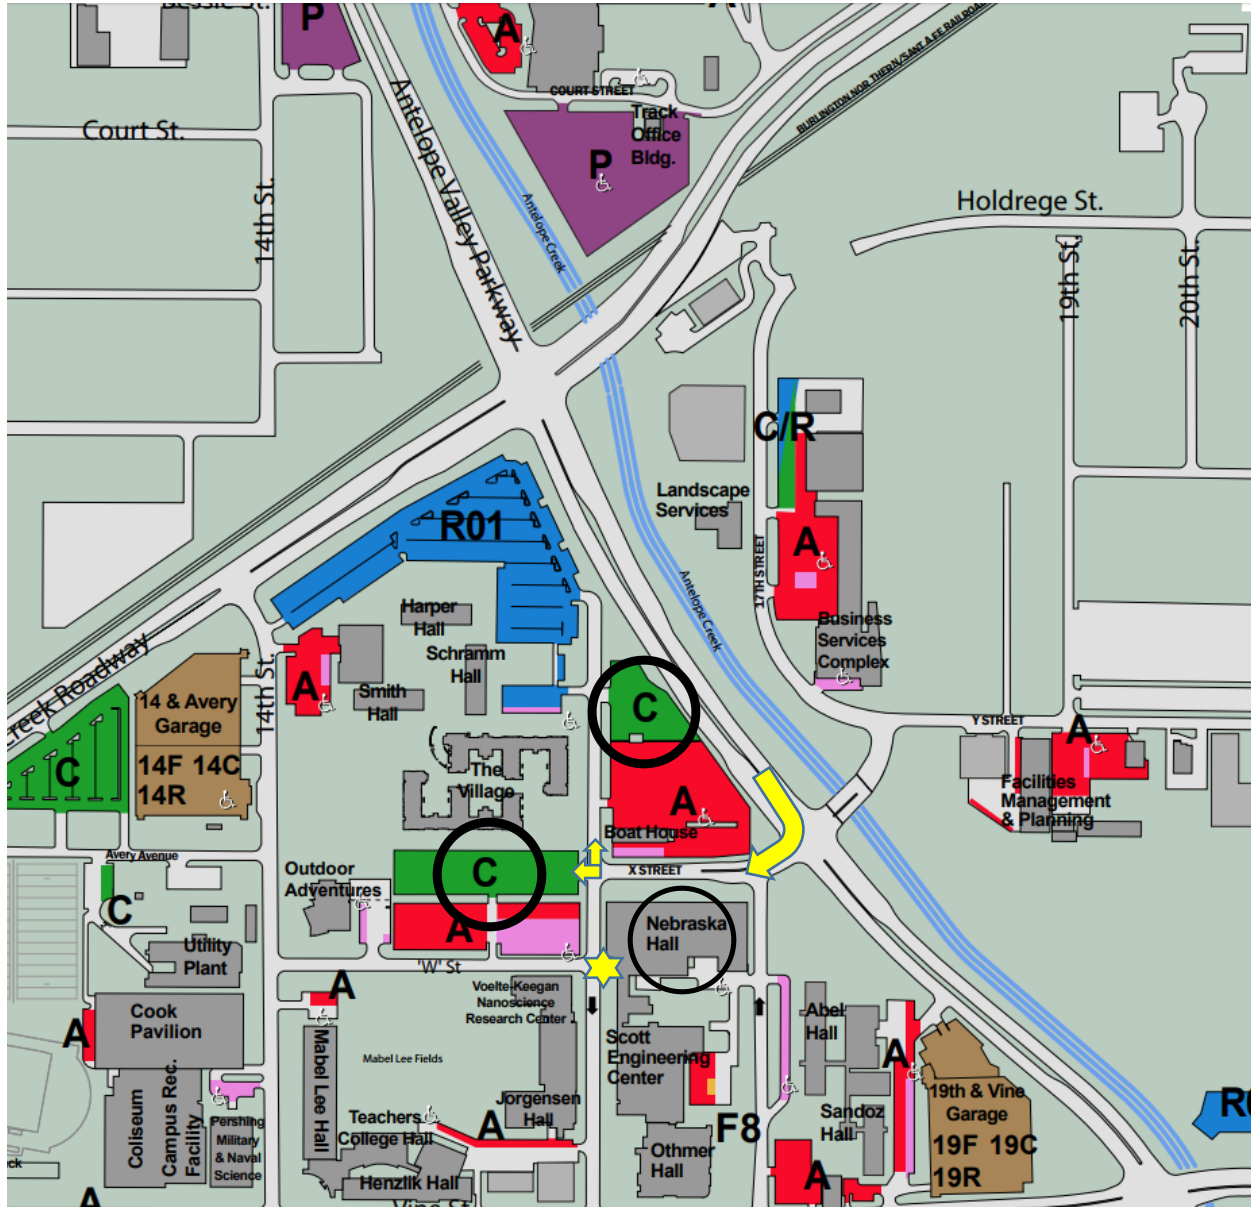

UNL City Campus

Parking:
Turn onto 'X' St. from Antelope Valley Parkway. "C" Lot parking options are found off N. 16th St.

The Main Entrance to Nebraska Hall
★ is at 'W' St. and N. 16th St.

To find the Olson Room, enter Nebraska Hall through the main entrance and take the stairs to the second floor. Turn right at the top of the stairs to enter the Engineering Library. The Olson Room is located to the back right of the front desk in the library.