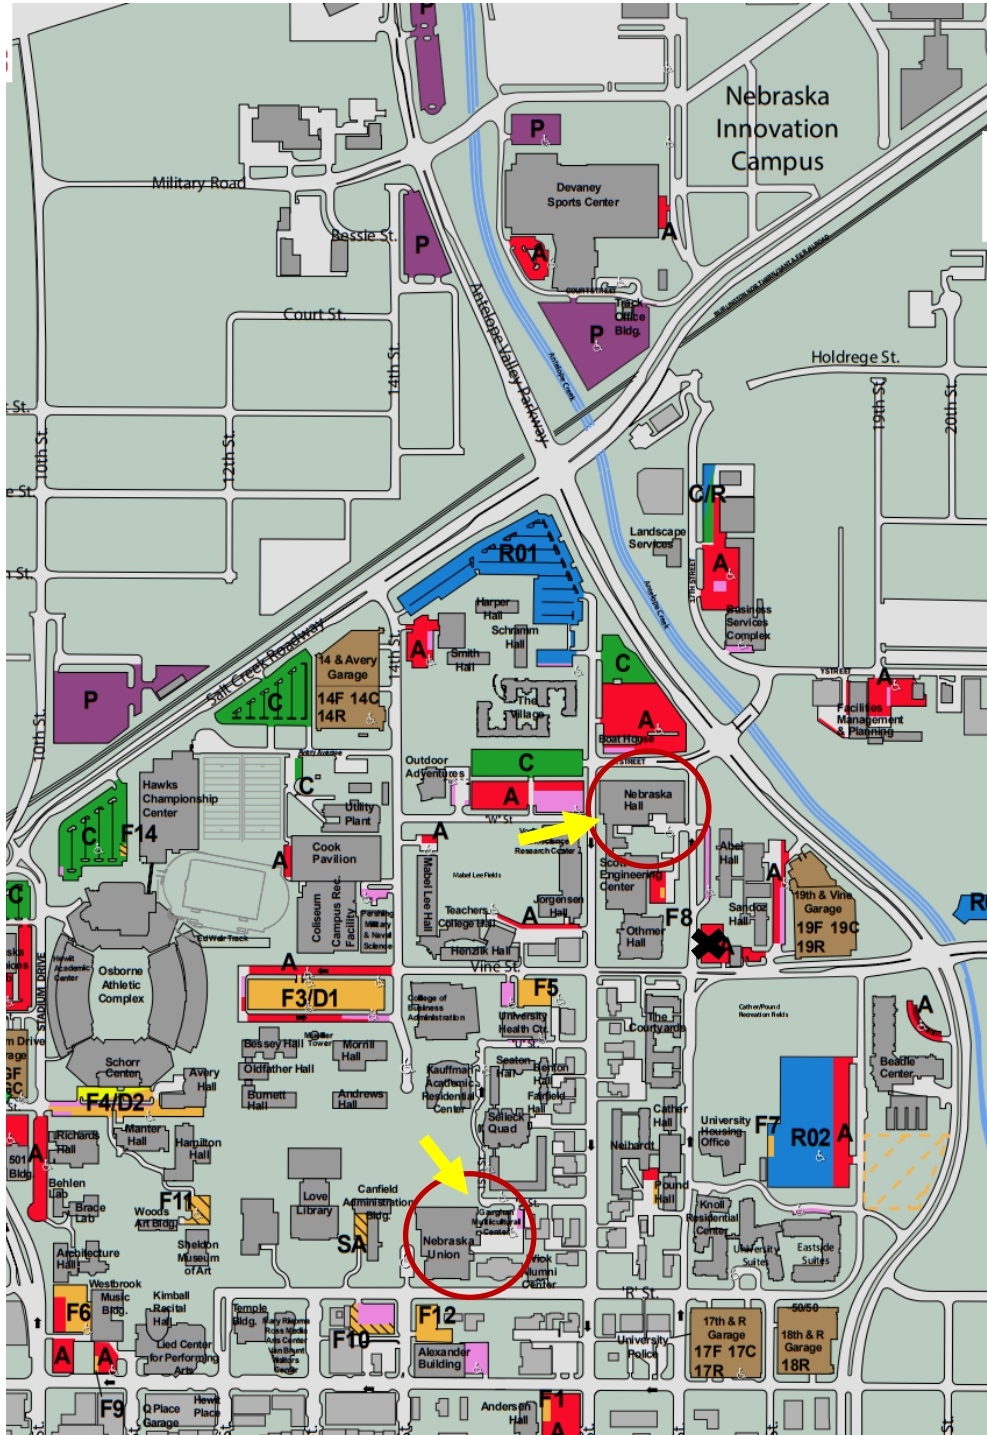

COLLEGE OF ENGINEERING

Friday, Sept. 17

Nebraska Union 1400 R. St.

Enter Union from main entrance on R Street. Turn right and the Platte River room is straight ahead. Map of the first floor is attached.

Sat. & Sun. Sept. 18-19

The Main Entrance to Nebraska Hall is at 'W' St. and N. 16th St.

To find the Olson Room, enter Nebraska Hall through the main entrance and take the stairs to the second floor. Turn right at the top of the stairs to enter the Engineering Library. The Olson Room is located to the back right of the front desk in the library.

Parking

If you have a UNL parking pass, you may park in any designated "A" lots marked in red on map.

Parking near the Union is difficult although there are metered spots.

Friday, Enter Nebraska Union on R Street